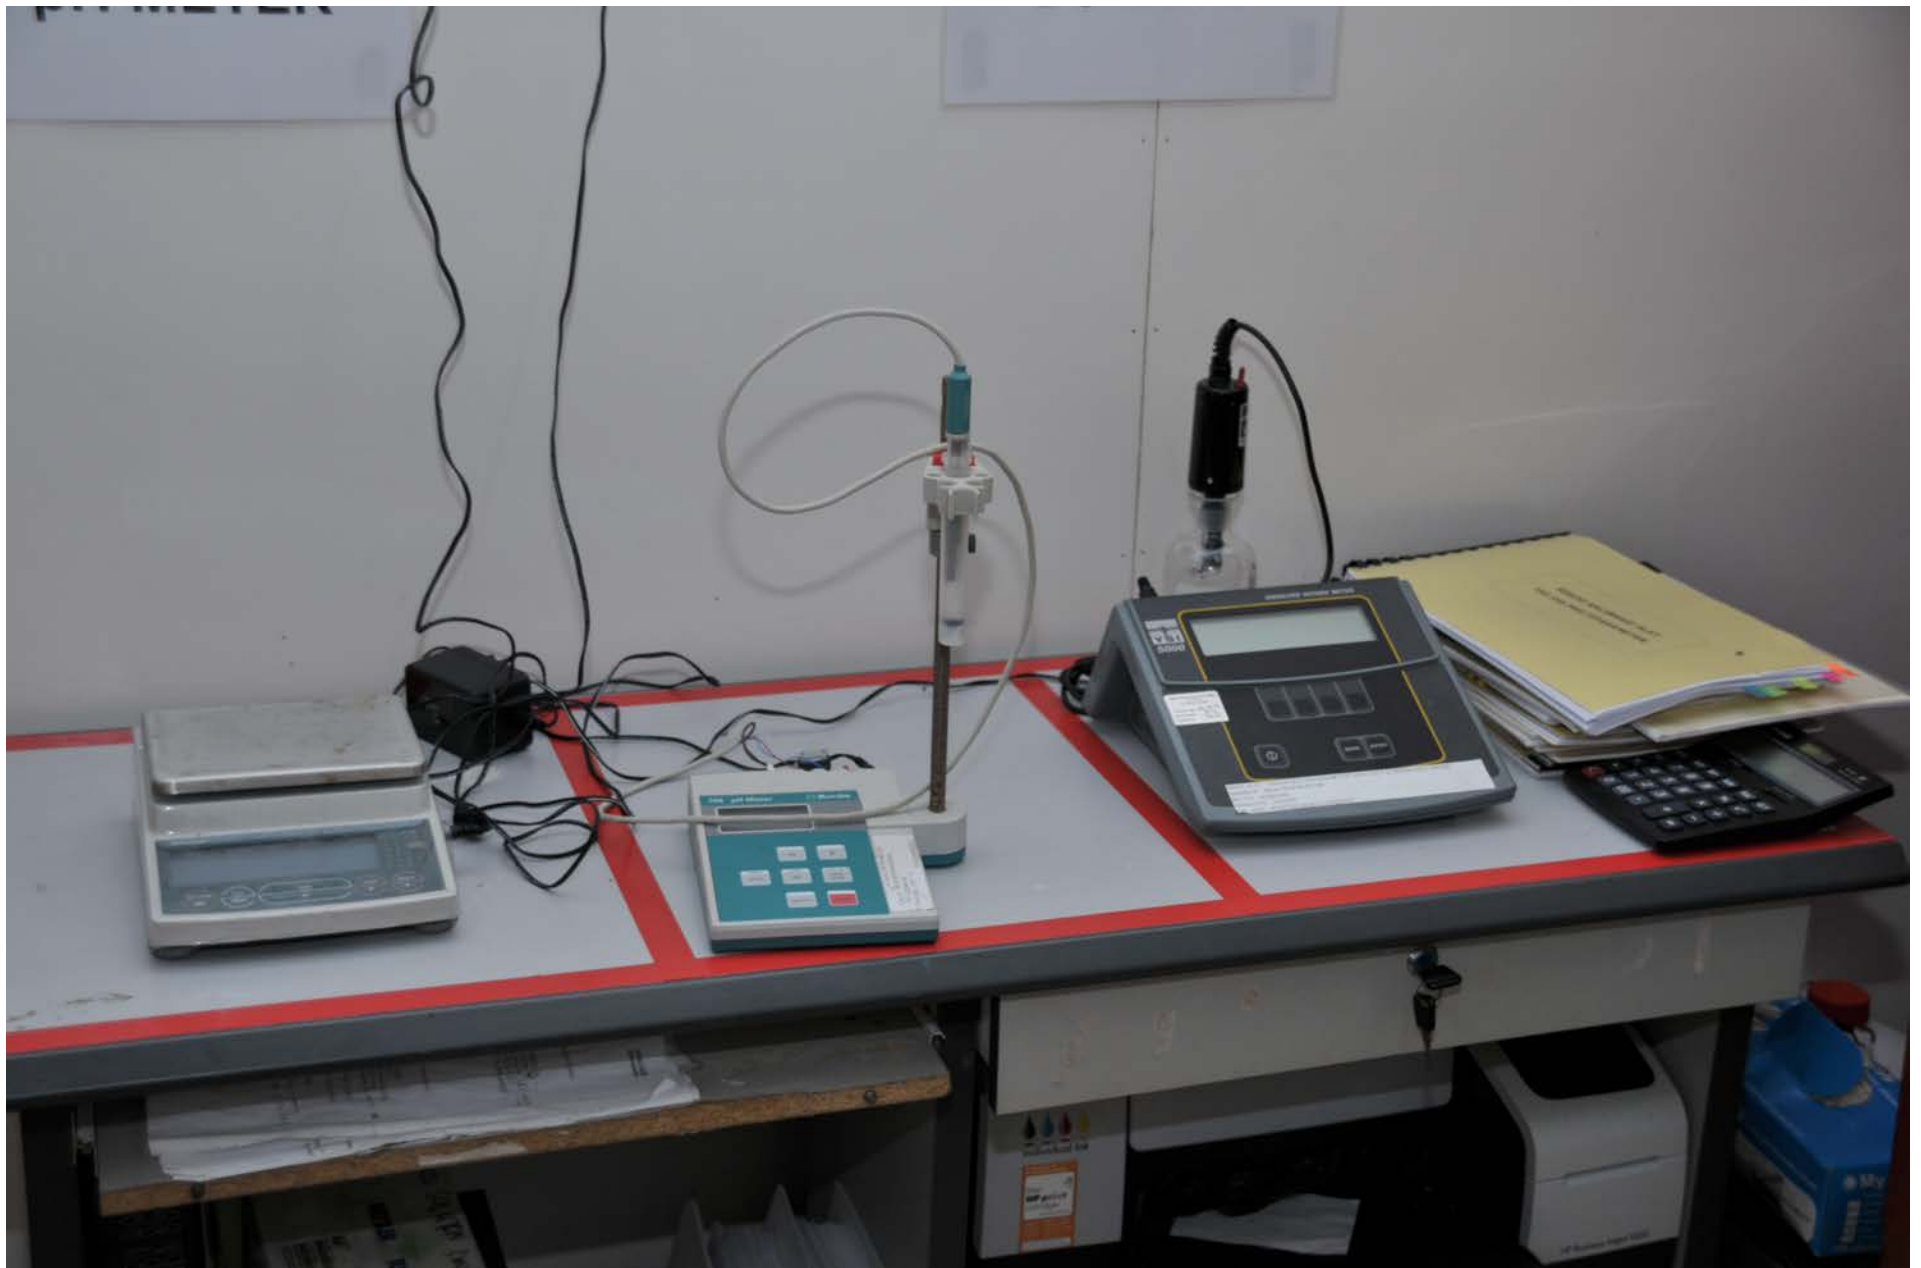

INSTITUT AKUAKULTUR
TROPIKA
(AKUATROP)

BENCH TOP
pH METER

BENCH TOP
DO METER

BEST
100 Gloves
LATEX VINYL NITRILE
DISPOSABLE EXAMINATION GLOVES
SMALL(S)
MEDIUM(M)
 LARGE(L)
X - LARGE(XL)
COLOUR: BLUE WHITE
Lightly Powdered Powder-free